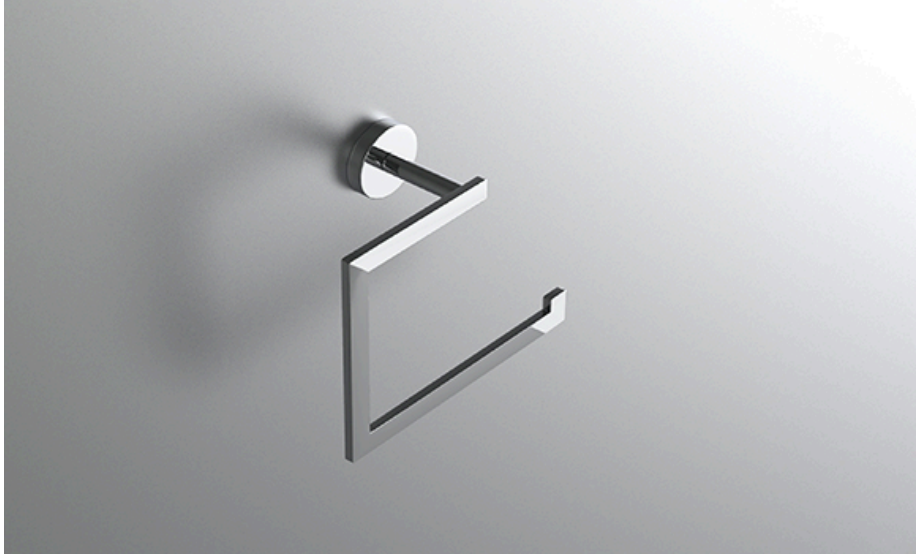

neelnox

LET
THERE
BE **DESIGN.**

FEATURES

- Premium 304 Grade Stainless Steel
- Solid Mount Construction
- Concealed Installation Hardware
- State of the art wall anchors included for installation on Dry wall or Tile

COLLECTION FOREST

TOWEL RING

Model	Product	Finishes Available
FRS-TWR1	Towel Ring	Multiple finishes available. Over 23 finishes to choose from.

FINISHES			
	Polished (-P)	Antique Copper (-ACOP)	Polished Gold (-PGLD)
	Brushed (-B)	Polished Brass (-PBRS)	Brushed Copper (-BCOP)
	Brushed Gold (-BGLD)	Matte White (-WHT)	Brushed Rose Gold (-BRGD)
	Matte Black (-BLK)	Brushed Modern Bronze (-BMBRZ)	Brushed Black (-BRBLK)
	Oil Rubbed Bronze (-ORB)	Glossy White (-GWHT)	Polished Black (-PBLK)
	Brushed Brass (-BBRS)	Polished Rose Gold (-PRGD)	Antique Nickel (-ANKL)
	Brushed Bronze (-BBRZ)	Unlacquered Brass (-UBRS)	Black Nickel (-NKBL)
	Antique Brass (-ABRS)	Polished Nickel (-PNKL)	

Dimension in inches

FRONT

TOP

SIDE

NOTE: Dimensions subject to change without notice.